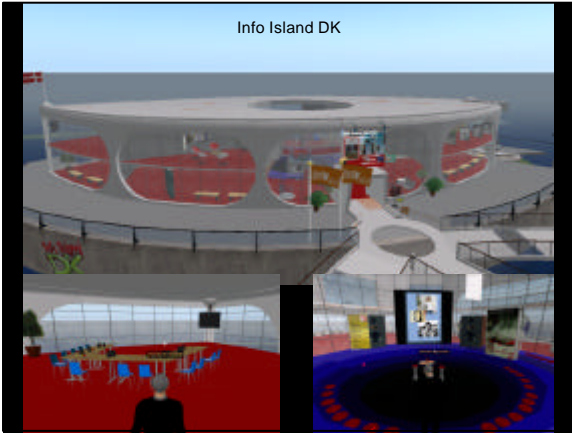

Info Island DK