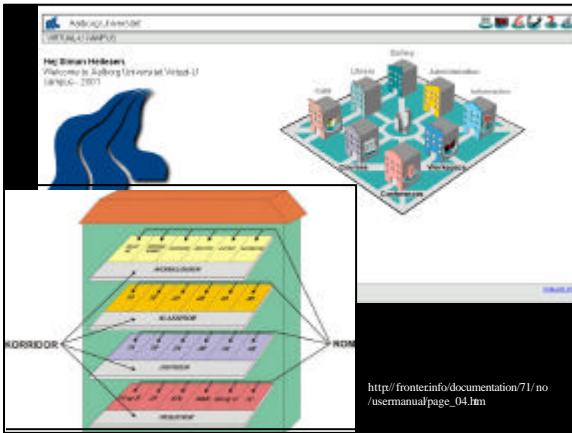

Rum og Rammer i den virtuelle verden

Ophavsretligt beskyttet materiale er fjernet fra denne præsentation

Simon B. Heilesen, CBIT, RUC. simonhei@ruc.dk

C:\ >

The screenshot shows a virtual world interface. On the right, there is a window titled "The Laboratory" featuring a large, dome-shaped structure with a grid pattern, set against a landscape background. Below this image, there is a list of links: "Introduction", "The Laboratory", "The Laboratory", and "The Laboratory". On the left, there is a window titled "The Metropolis" which displays a network diagram with nodes and connecting lines. The diagram shows a central node connected to several other nodes, some of which are further connected to each other, forming a complex network structure.